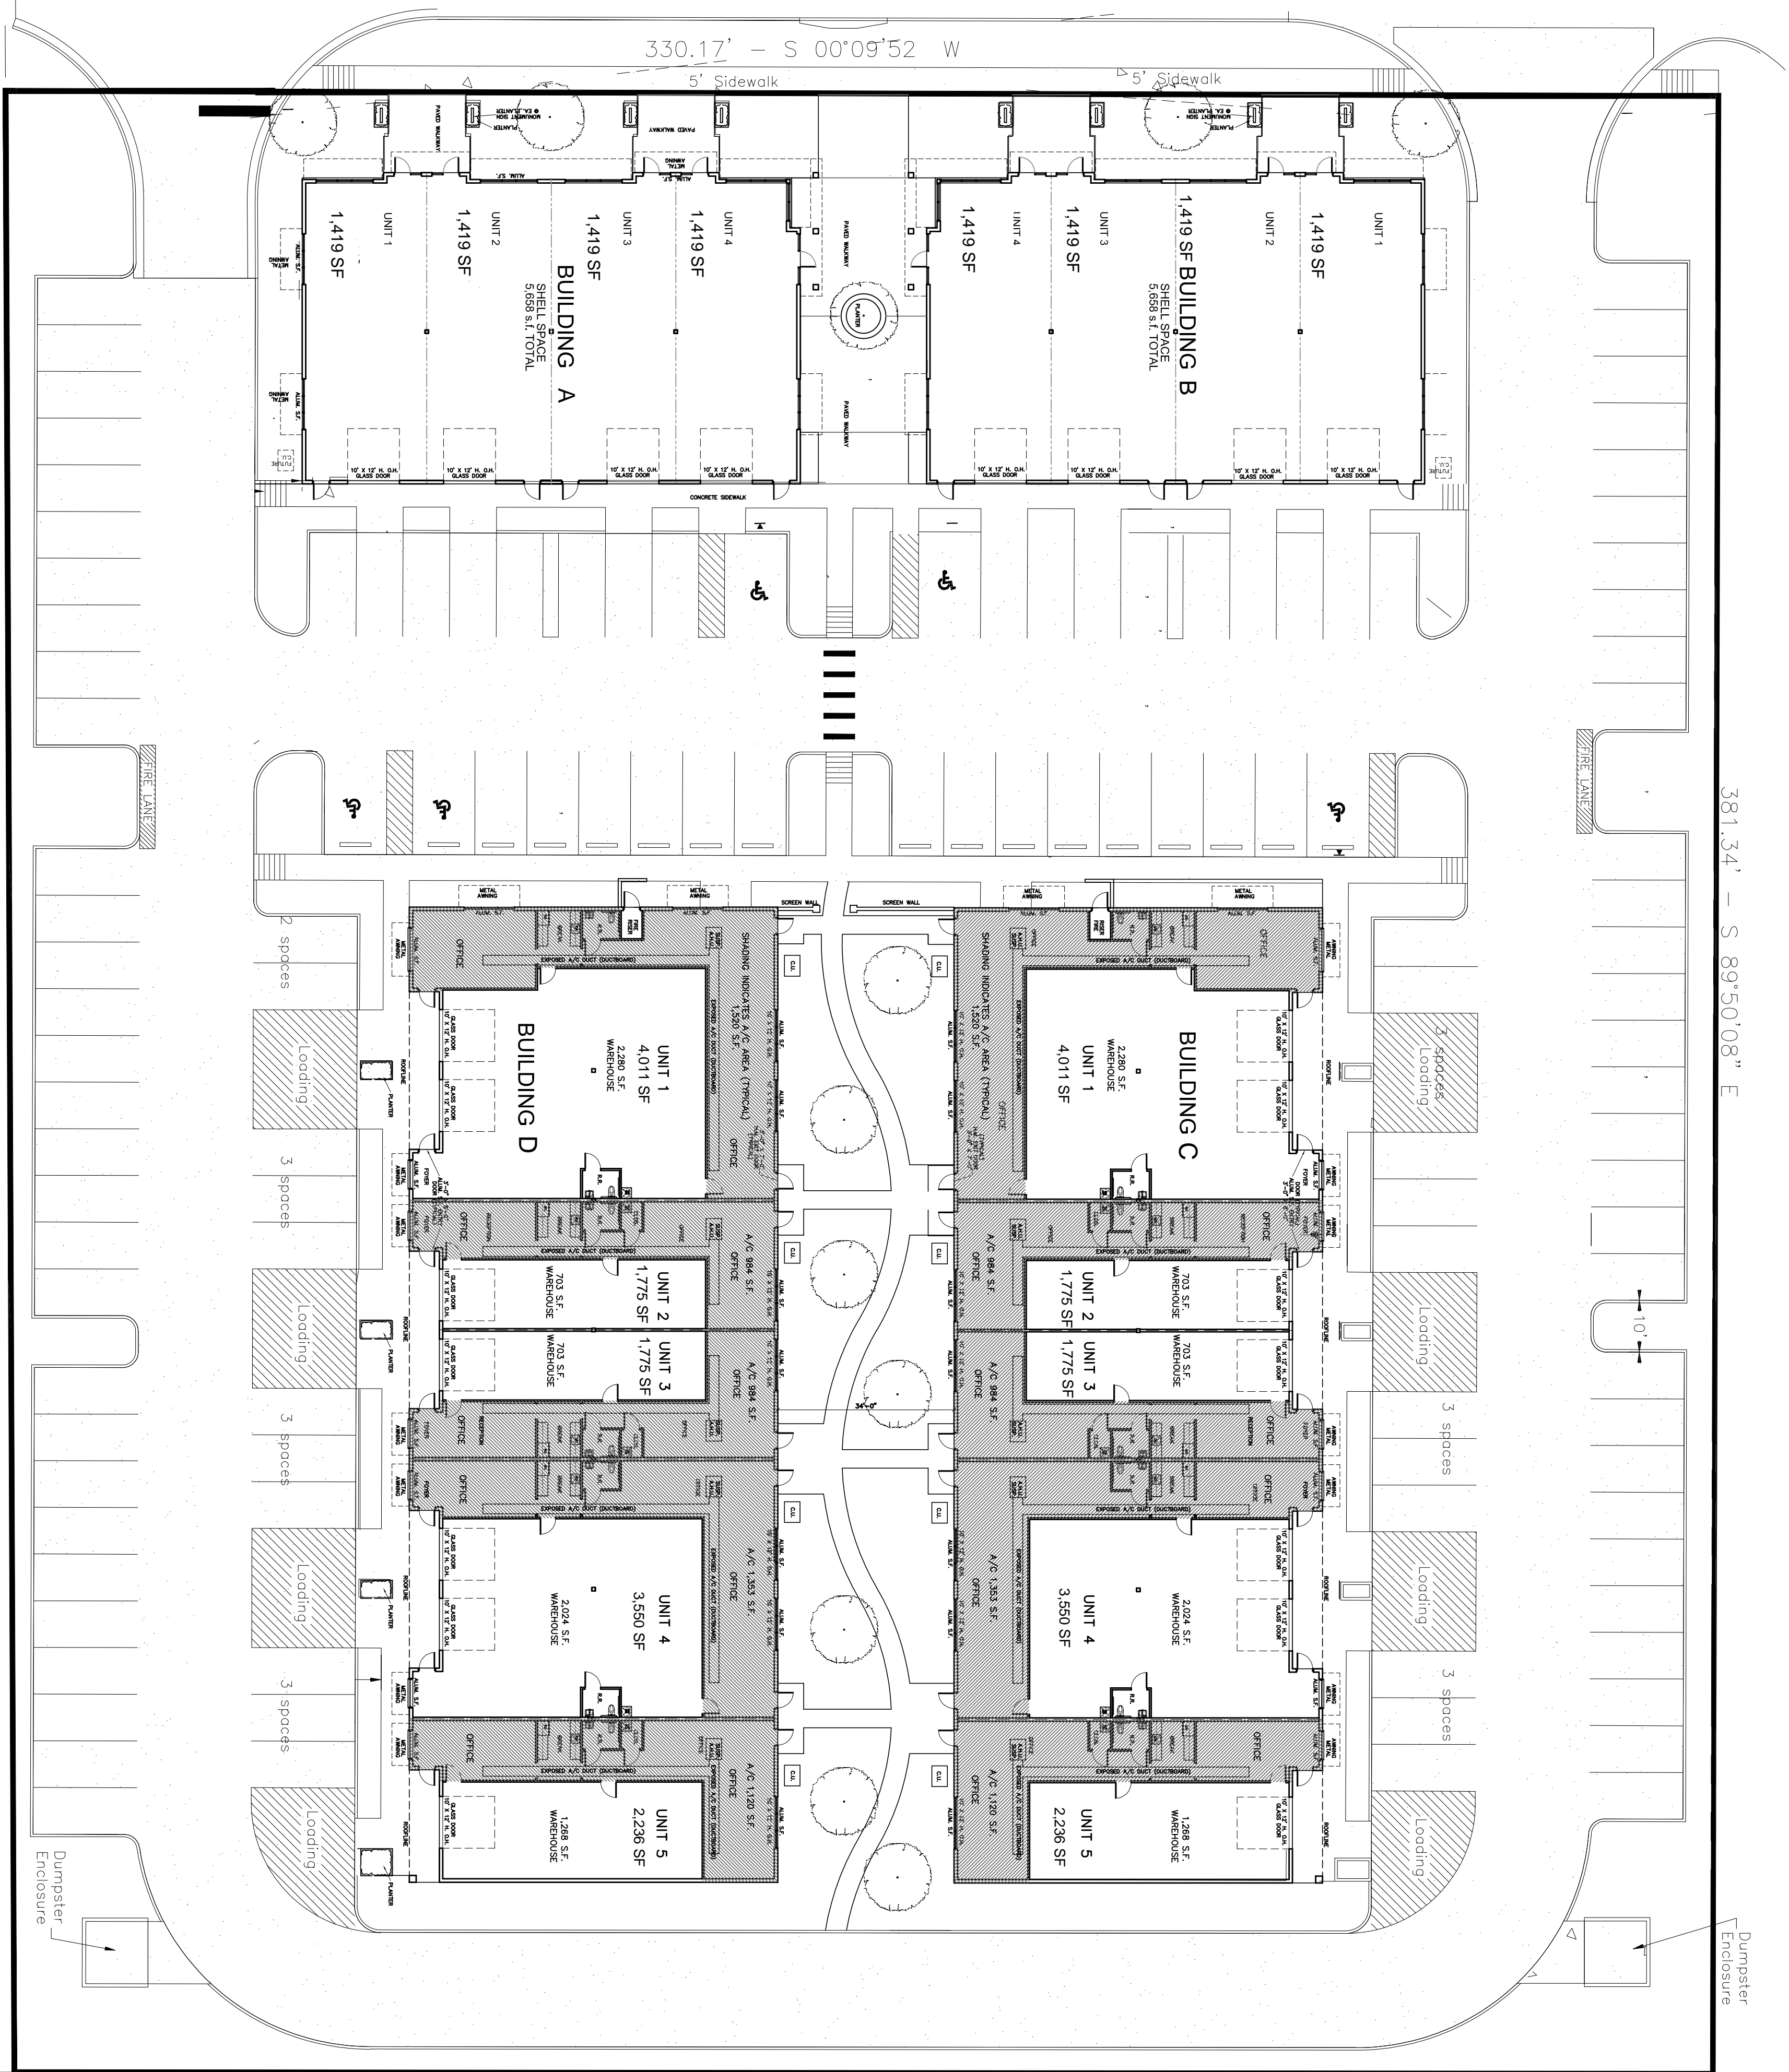

Garden Commerce Parkway (60' ROW)

MASTER PLAN

NEW MIXED USE DEVELOPMENT
WINTER GARDEN FLEX
771 GARDEN COMMERCIAL PARKWAY
WINTER GARDEN, FLORIDA